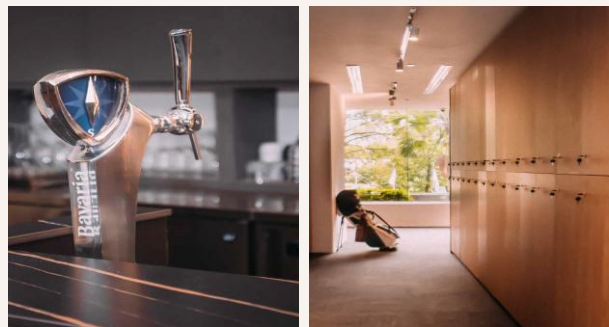

Dining Area