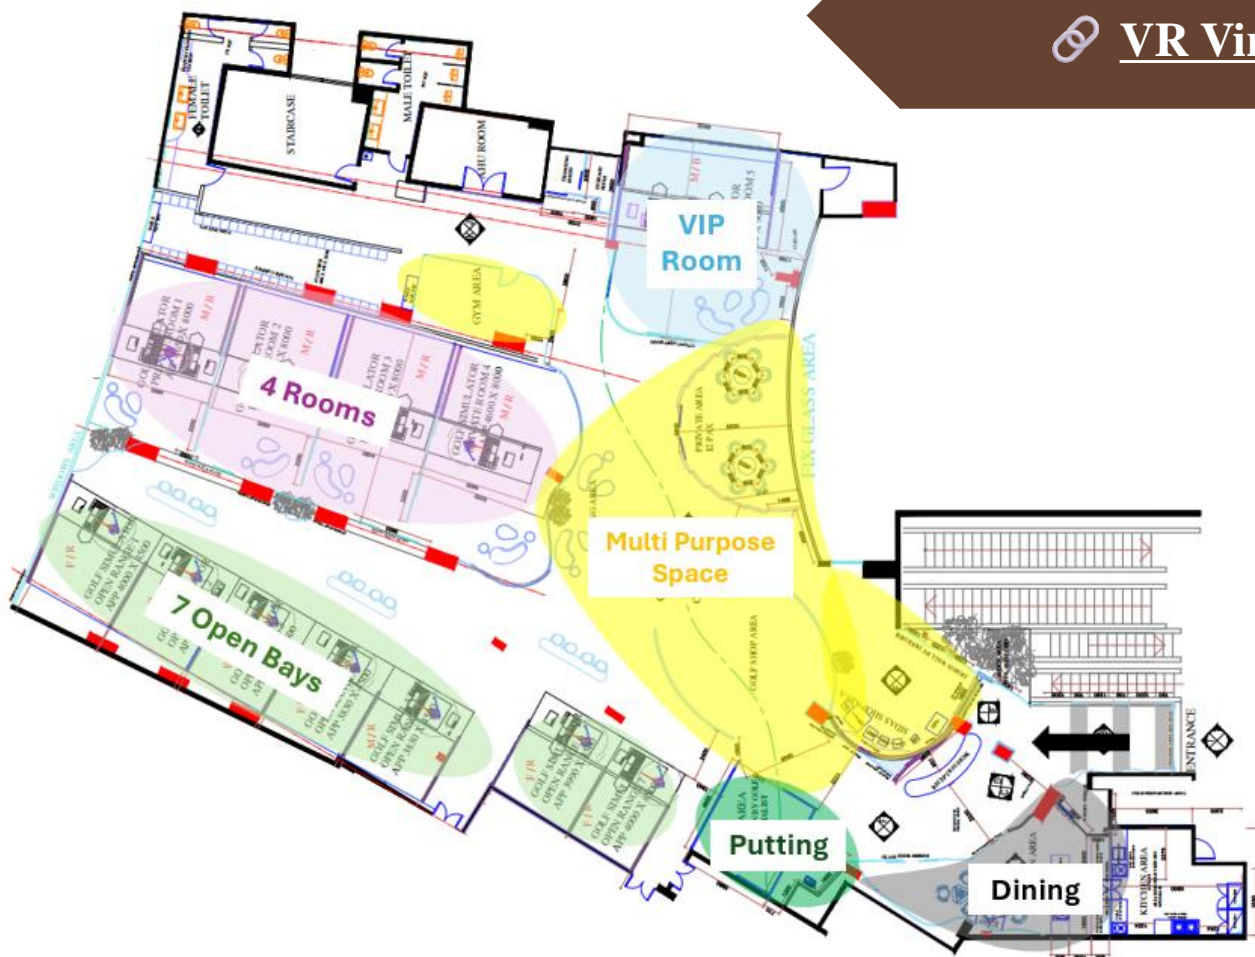

Facility Overview

- **Total Area:** 11,756 sq. ft.
- **Location:** Furama RiverFront, 405 Havelock Rd, #02-01 (169633)
- **Operating Hours:** 8 AM – 10 PM daily
- **extendable until 12 AM upon request*
- **Contact:** +65 8200 9649 / Concierge@kgolfglobal.com

Amenities

- **Reserved Parking** on the 2nd floor of the hotel
- Event hosts receive **10 free whole-day parking coupons**, and additional coupons can be purchased at the reception counter for $4 each.
- **House Club Service:** Cobra & latest Titleist full club sets available
- **Concierge & Reception Service**
- **Additional Event Support:**
  Digital advertisement, Audio System, free Wi-Fi, In-house Voucher sponsoring

View Our Venue in 360°
[VR Virtual Tour](#)